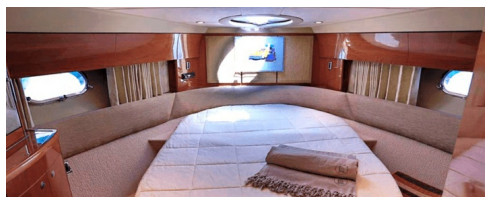

📍 PSARROU, GR

42' PRINCESS

Immaculately finished and incredibly spacious the Princess 42 has become an iconic model in the Princess range. The impressive flybridge provides plenty of space to relax with a large sun bed, generous seating in the salon providing a seating area to both sides. The lower accommodations is equally well appointed and comprises of two beautifully finished en-suite cabins including an elegant master and twin guest cabin.

2009 **42 FT**
BUILT **LENGTH**

BEAM	13.6 ft
GUESTS	10
BATHROOMS	2
DEPTH	4.6 ft
SPEED	24.0 nm
CABINS	2
BUILDER	Princess

PRICING MID SEASON

Apr 15 / Jun 15 - Sep 01 / Sep 20	Retail
Per 8 hrs	€2,160
Per 7 days	€12,960
Per Week	€12,960