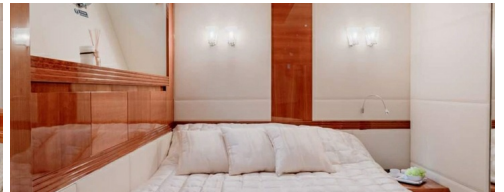

📍 AMALFI, IT

95' DOMINATOR

Lady Mura is a 29m Dominator built in 2010. This modern and sleek yacht accommodates up to ten guests in five cabins, along with a warm and welcoming crew of six that will ensure an unforgettable stay while cruising in the Mediterranean. The yacht's interior decor is contemporary and warm, creating a harmonious ambience. Her large salon features elongated side windows that provide ample natural light throughout. All five cabins have private en-suite facilities and are fully air conditioned. Her exterior living areas are well-appointed on two levels. Aft of the salon, a sliding door leads to a shaded alfresco dining area, which is a favorite social area among guests. The foredeck has a large seating area with a pop up Bimini cover, hot tub and sunpads while on the upper deck, the yacht features a massive sunpad, wet bar, retractable TV, BBQ station, alfresco dining and optional shade.

2010 | **95 FT**
BUILT | **LENGTH**

| | |
|------------------|---|
| BEAM | 22.2 ft |
| GUESTS | 10 |
| BATHROOMS | 5 |
| DEPTH | 9.4 ft |
| SPEED | 15.0 nm |
| CABINS | 5 |
| BUILDER | Dominator |
| FEATURES | Jet ski, Snorkel gear, Paddle board, Tender, Wakeboard, Fishing |