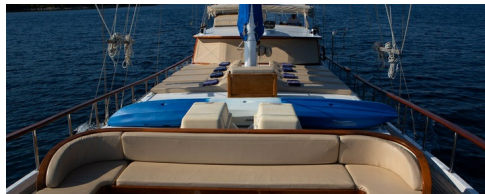

📍 ŠIBENIK, HR

85' CUSTOM

The inside salon features a dining table with a round sofa and chairs. Opposite the dining area is a small bar. Her best feature is the large aft deck with a dining area and a comfortable divan sofa behind. The sunbathing area with sunbeds runs between the foredeck and the bow. She is an ideal family gulet vacation, either one family or two families splitting the cost. Malena is a child friendly gulet, safe and comes with a lot of water sport equipment.

1997	2012	85 FT
BUILT	REFIT	LENGTH
BEAM	21.0 ft	
GUESTS	10	
BATHROOMS	5	
DEPTH	8.5 ft	
SPEED	9.0 nm	
CABINS	5	
BUILDER	Custom	
FEATURES	Snorkel gear, Tender, Fishing	

PRICING HIGH SEASON

Jul 01 / Aug 31	Retail
Per 8 hrs	€2,650
Per 7 days	€15,900
Per Week	€15,900