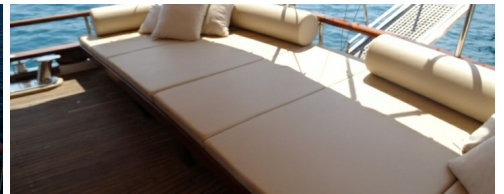

📍 ŠIBENIK, HR

85' CUSTOM

The inside salon features a dining table with a round sofa and chairs. Opposite the dining area is a small bar. Her best feature is the large aft deck with a dining area and a comfortable divan sofa behind. The sunbathing area with sunbeds runs between the foredeck and the bow. She is an ideal family gulet vacation, either one family or two families splitting the cost. Malena is a child friendly gulet, safe and comes with a lot of water sport equipment.

1997	2012	85 FT
BUILT	REFIT	LENGTH
BEAM	21.0 ft	
GUESTS	10	
BATHROOMS	5	
DEPTH	8.5 ft	
SPEED	9.0 nm	
CABINS	5	
BUILDER	Custom	
FEATURES	Snorkel gear, Tender, Fishing	

PRICING HIGH SEASON

Jul 01 / Aug 31	Retail
Per 8 hrs	€2,650
Per 7 days	€15,900
Per Week	€15,900